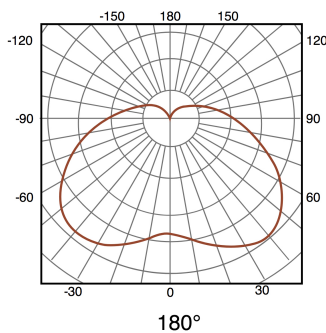

Tabela de Referências / Reference Table

LM8231 - cct

Características / Technical Attributes

Marca	M LEDME
Watts	40
Fonte de luz	Epistar
Acabamento	Branco
Brilho	3600
Ângulo	180°
Vida útil	30000
Proteção	IP20
Alimentação	170-265V AC
Dimensão	400X90H mm
Material	PC
CRI	80
Inclui	Control remoto
Garantía	3
Temperatura de cor	CCT