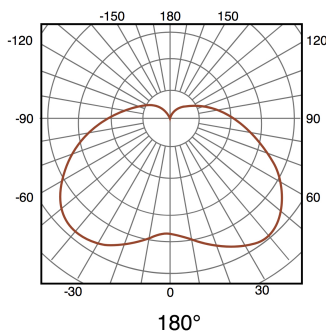

Tabela de Referências / Reference Table

LM8232 - cct