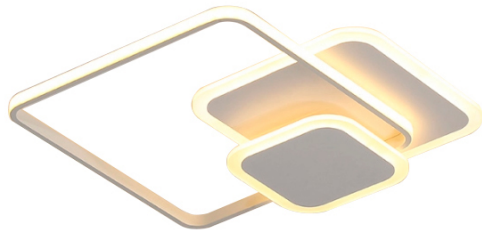

## Candeeiro de teto LED Square