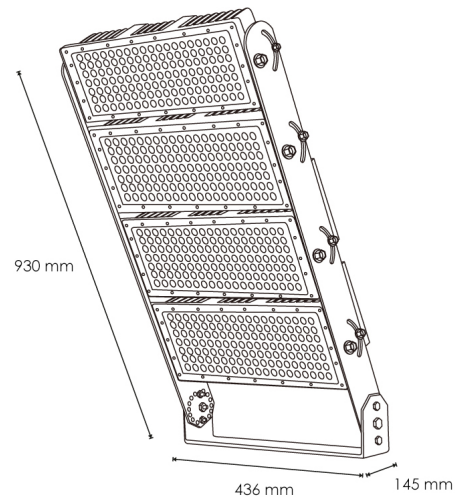

## Projektor Modular LED Stadium 1000W 25°