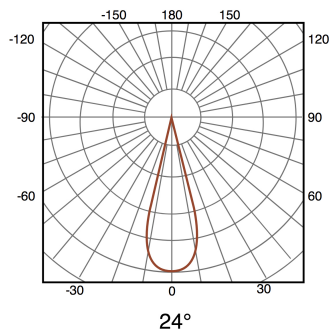

Tabela de Referências / Reference Table

- LM4134 - 6000k
- LM4132 - 4500k
- LM4133 - 3000k