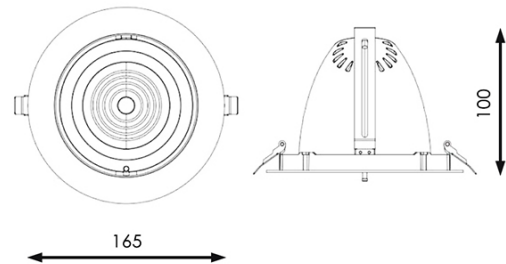

# Foco Downlight LED direccionável Track 30W